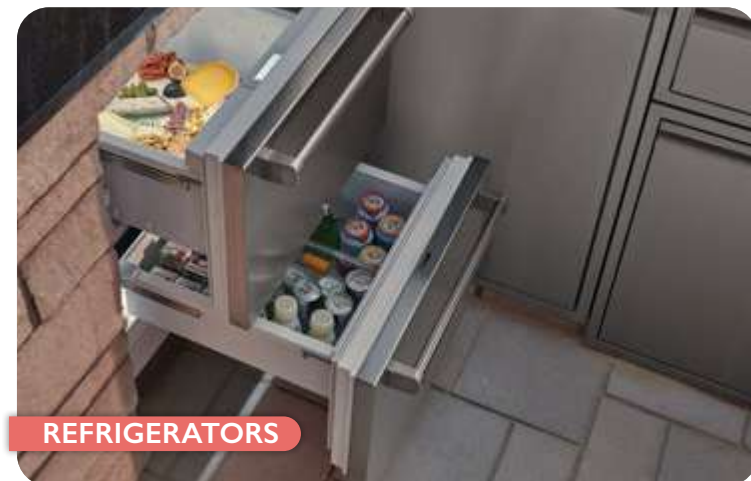

From ceiling lights to wall lights and fans to exterior lights, our design consultants can assist you in outfitting your home with all the right lighting components.

CHANDELIERS

FANS

WALL MOUNTED

EXTERIOR

We offer a complete range of appliances for your outdoor kitchen, including gas and electric grills, as well as refrigeration systems. Elevate the ambiance with a stunning fireplace, creating an inviting secondary living space.