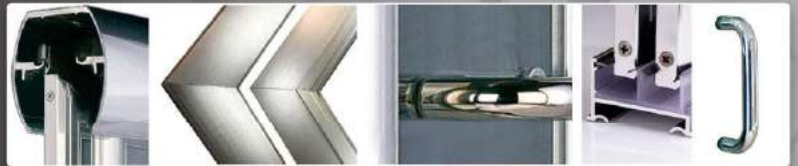

Traditional Collection Framed Bypass Enclosures

Prestige Series

Standard Features

• Framed

- Heavy weight, highly buffed aluminum framing
- Heavy duty rollers with vertical adjustment for easy panel alignment
- Dual-faced frame provides a choice in profile shape - smooth convex surface, or a convex surface with a raised ridge for added accent
- Tubular single side towel bars mounted through glass
- Easy clean L-shaped sill
- Snug-slide center mount guide for smooth, secure sliding of panels

Optional Features Available

- 6" tubular single-side handle