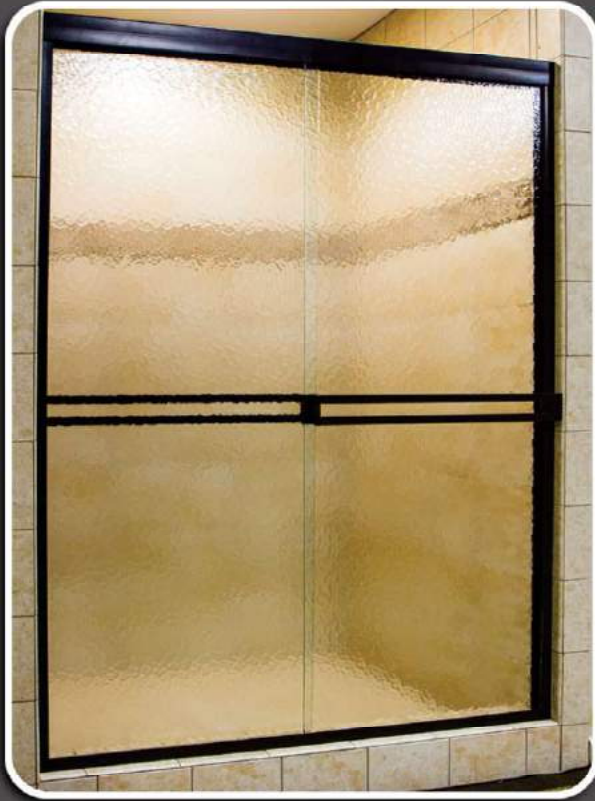

Traditional Collection Framed Bypass Enclosures

Prestige Series

Standard Features

• Framed

- Heavy weight, highly buffed aluminum framing
- Heavy duty rollers with vertical adjustment for easy panel alignment
- Dual-faced frame provides a choice in profile shape - smooth convex surface, or a convex surface with a raised ridge for added accent
- Tubular single side towel bars mounted through glass
- Easy clean L-shaped sill
- Snug-slide center mount guide for smooth, secure sliding of panels

Wrought Iron

Aged Bronze

Champagne

Standard Glass

- Clear

Note: We offer many other available glass options that can be viewed at www.coralind.com

Coral Shower Enclosures

Style Series

Standard Features

• Semi-Frameless

- 3/16" Safety tempered glass with finished edges
- Traditional style, highly buffed aluminum framing
- Premium rollers with vertical adjustment for easy panel alignment
- Clamping top roller brackets
- Full perimeter double towel bars with matching anodized brackets
- Easy-clean L-shaped sill
- Snug-slide center mount guide for smooth, secure sliding of panels

Freestyle Series

Standard Features

• Semi-Frameless

- 1/4" Safety tempered glass with brilliant polished edges
- Premium weight, highly buffed aluminum framing
- Premium rollers with vertical adjustment for easy panel alignment
- Continuous top rail with fasteners mounted through glass
- Tubular single side towel bars mounted through glass
- Easy clean L-shaped sill
- Snug-slide center mount guide for smooth, secure sliding of panels