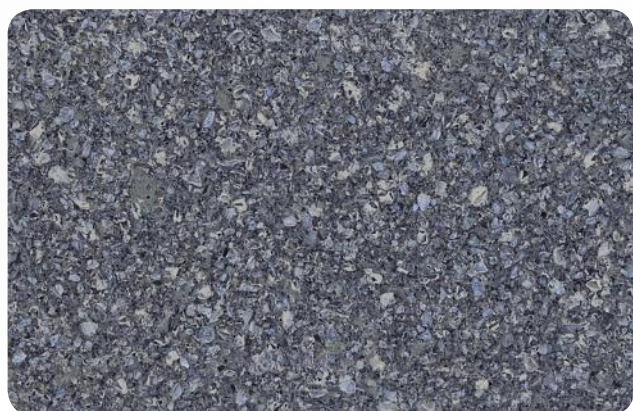

Quartz Countertops Customer Disclaimer

Cambria Menai, Minera, Parys, and Rosslyn are all unique members of Cambria's **Jewel Collection**. These special quartz designs have aesthetics found only in nature that originate from minerals in the earth's crust. In that spirit, each of these distinctive and treasured designs have surface deviation to the touch and appearance. Our desire, and the market demand for these looks compel us to offer them to you as they are - naturally dominated in free flowing quartz crystals.

PARYS

Purchaser acknowledges the information regarding these specific products and agrees to all standard terms and operating procedures regarding the fabrication of these Cambria quartz products.

Signature: _____ Date: _____