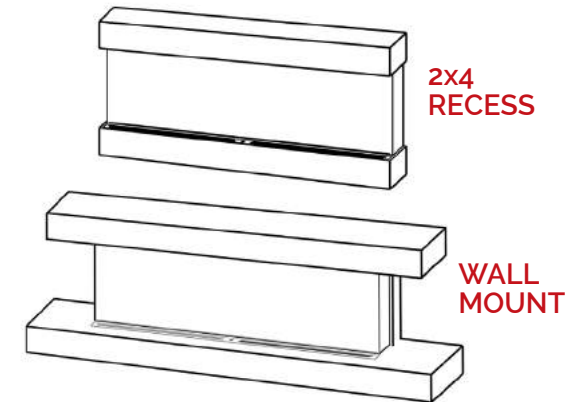

STANDARD CONTROLS

REMOTE CONTROL & MANUAL CONTROL

MODERN FLAMES

FULL FEATURED WiFi APP

UPGRADE CONTROL

WIRELESS WALL TETHER WITH THERMOSTAT CONTROL

MULTI INSTALLATIONS - UP TO 20 DIFFERENT CONFIGURATIONS

- BUILT-IN/ CLEAN FACE INSTALLATION
- WALL MOUNT INSTALLATION
- PARTIAL RECESS INSTALLATION (2x4 WALL)
- FLOATING WALL CABINET
- FLOOR CABINET
- SINGLE SIDED
- LEFT CORNER
- RIGHT CORNER

MODEL & CONFIGURATION		VIEWING AREA			FIREBOX DIMENSIONS					
MODEL #	CONFIGURATION	A FRONT GLASS WIDTH	B SIDE GLASS WIDTH	C GLASS HEIGHT	D OVERALL WIDTH	E OVERALL HEIGHT	F OVERALL DEPTH	G BOTTOM TO VIEWING	H TOP TO VIEWING	I BACK TO VIEWING
LPM-4216	SINGLE SIDED	43.875"	-	15.5"	44"	24.875"	11.5"	4.5"	4.5"	-
	CORNER (L/R)	43.875"	5	15.5"	44"	24.875"	11.5"	4.5"	4.5"	4.125"
	3-SIDED (BAY)	43.875"	5	15.5"	44"	24.875"	11.5"	4.5"	4.5"	4.125"
LPM-5416	SINGLE SIDED	55.875"	-	15.5"	56"	24.875"	11.5"	4.5"	4.5"	-
	CORNER (L/R)	55.875"	5	15.5"	56"	24.875"	11.5"	4.5"	4.5"	4.125"
	3-SIDED (BAY)	55.875"	5	15.5"	56"	24.875"	11.5"	4.5"	4.5"	4.125"
LPM-6616	SINGLE SIDED	67.875"	-	15.5"	68"	24.875"	11.5"	4.5"	4.5"	-
	CORNER (L/R)	67.875"	5	15.5"	68"	24.875"	11.5"	4.5"	4.5"	4.125"
	3-SIDED (BAY)	67.875"	5	15.5"	68"	24.875"	11.5"	4.5"	4.5"	4.125"
LPM-7816	SINGLE SIDED	79.875"	-	15.5"	80"	24.875"	11.5"	4.5"	4.5"	-
	CORNER (L/R)	79.875"	5	15.5"	80"	24.875"	11.5"	4.5"	4.5"	4.125"
	3-SIDED (BAY)	79.875"	5	15.5"	80"	24.875"	11.5"	4.5"	4.5"	4.125"