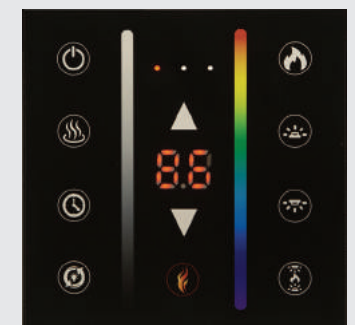

CONTROLS & FUNCTIONS

- ✓ BASIC FEATURES MANUAL CONTROLS
- ✓ FULL FEATURE REMOTE CONTROL
- RGB COLOR WHEEL
- BRIGHTNESS SLIDE BAR
- ✓ FULL FEATURE MODERN FLAMES APP

OPTIONAL UPGRADES

UPGRADED MEDIA

- ✓ RIVER STONES - 16 PIECE SET
- 6 COLOR OPTIONS
- ✓ ½" REFLECTIVE FIREGLASS - 10 lb. JARS
- 7 COLOR OPTIONS

OPTIONAL CONTROL

- ✓ WIRELESS THERMOSTAT & FULL WALL CONTROL

LIGHTING - INDEPENDENT COLOR CONTROL

FULL COLOR SPECTRUM FLAME, EMBER BED & DOWNLIGHTING

MEDIA - PREMIUM LOG SET STANDARD

CANYON DRIFTWOOD LOG SET, SMOKE GLACIER CRYSTALS & CLEAR STONES

MODERN FLAMES

Landscape Pro Multi Fireplaces are equipped with adjustable heaters controlled by remote or phone app. Wall tether has thermostat controls.

UPGRADE MEDIA

PREMIUM REFLECTIVE GLASS MEDIA & COLORADO RIVER STONES

STANDARD CONTROLS

REMOTE CONTROL & MANUAL CONTROL

MODERN FLAMES

FULL FEATURED WiFi APP

UPGRADE CONTROL

WIRELESS WALL TETHER WITH THERMOSTAT CONTROL

MULTI INSTALLATIONS - UP TO 20 DIFFERENT CONFIGURATIONS

- BUILT-IN/ CLEAN FACE INSTALLATION
- WALL MOUNT INSTALLATION
- PARTIAL RECESS INSTALLATION (2x4 WALL)
- FLOATING WALL CABINET
- FLOOR CABINET
- SINGLE SIDED
- LEFT CORNER
- RIGHT CORNER