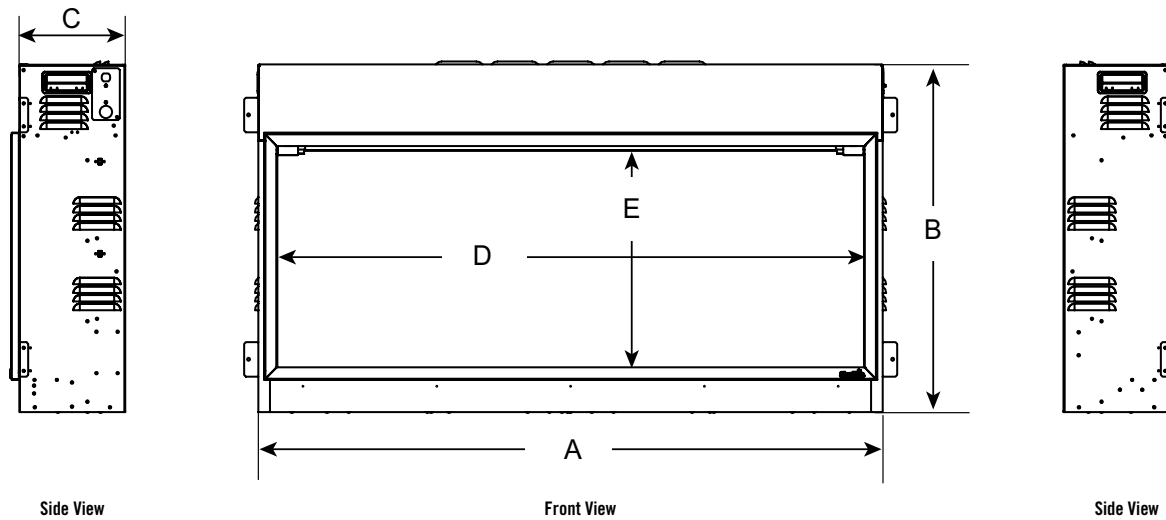

Specifications & Dimensions

Model	BTU Output	Width (A)		Height (B)		Depth (C)		Viewing Area (D x E)
		Unit	Framing	Unit	Framing	Unit	Framing	
SF-SC43-BK	5,000	44-1/2" [1130]	45" [1143]	23-7/8" [606]	24-1/4" [616]	7-5/8" [194]	7-5/8" [194]	41-1/2" x 15" [1054 x 381]
SF-SC55-BK	5,000	56-1/2" [1435]	57" [1448]	23-7/8" [606]	24-1/4" [616]	7-5/8" [194]	7-5/8" [194]	53-1/4" x 15" [1353 x 381]
SF-SC78-BK	5,000	80" [2032]	80-1/2" [2045]	23-7/8" [606]	24-1/4" [616]	7-5/8" [194]	7-5/8" [194]	76-7/8" x 15" [1953 x 381]

fireplaces.com