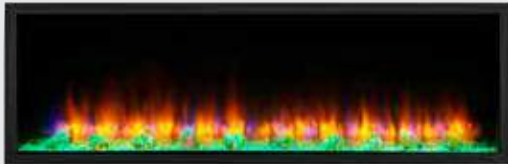

Modern Design

Elevated style shines through with the sleek and modern design - no mesh screens or visible heat vents and the ability to bring finishing materials right up to the edge of the glass for a flush look.

Scion 55

SimpliFire™

Fourteen ember bed colors

The Scion's ember bed is lit with the glow from long-lasting LED lights and provides 13 individual color options as well as the option to continuously rotate through all the colors.

Multiple media options come standard

Clear crystal media and driftwood logs with glowing embers come standard for the look you want. Downward accent lighting that matches the flame theme highlights the ember bed for added ambiance.