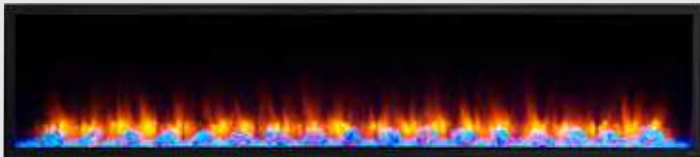

Modern Design

Elevated style shines through with the sleek and modern design - no mesh screens or visible heat vents and the ability to bring finishing materials right up to the edge of the glass for a flush look.

Scion 78

SimpliFire™

Fourteen ember bed colors

The Scion's ember bed is lit with the glow from long-lasting LED lights and provides 13 individual color options as well as the option to continuously rotate through all the colors.

Multiple media options come standard

Clear crystal media and driftwood logs with glowing embers come standard for the look you want. Downward accent lighting that matches the flame theme highlights the ember bed for added ambiance.