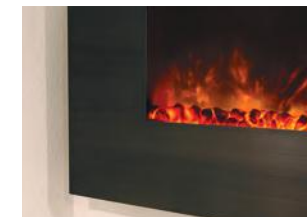

STANDARD MEDIA

Media - All 3 Options Included

Coals

Glacier Diamond Glass w/
Orange Flame

Glacier Diamond Glass w/
Blue Flame

AL60CLX2-G

UPGRADE OPTIONS

Surrounds

The popular Ambiance CLX2 electric fireplace offers the ultimate combination of versatility and design. This award winning electric fireplace series has received an upgrade with an improved look and easier customer customization. The Ambiance CLX2 features a NEW color changing orange to blue flame for year around use, a thermostat for setting the temperature in your room to that ideal setting and includes 2 styles of media (coals, glacier diamond glass) for easily changing the look and feel of your fireplace. Finally choose from one of our 4 surround upgrade of stainless steel, black stainless steel, flat white metal & matte black metal for the ultimate in customization. The 45" and 60" size are the perfect addition to any bedroom, living room, office and many more.