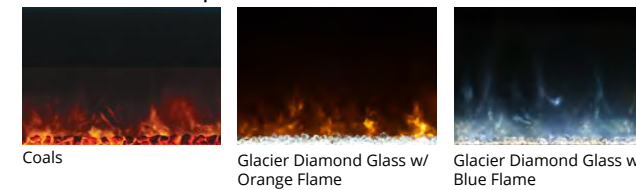

Black Stainless Steel

Matte Black Metal

Stainless Steel

Flat White Metal

LIGHTING UPGRADES

- Multicolor LED backlights
- 9 different colors
- Includes Remote

AMBIANCE CLX 2 LINEAR ELECTRIC FIREPLACE

AL45CLX2
AL60CLX2

The popular Ambiance CLX2 electric fireplace offers the ultimate combination of versatility and design. This award winning electric fireplace series has received an upgrade with an improved look and easier customer customization. The Ambiance CLX2 features a NEW color changing orange to blue flame for year around use, a thermostat for setting the temperature in your room to that ideal setting and includes 2 styles of media (coals, glacier diamond glass) for easily changing the look and feel of your fireplace. Finally choose from one of our 4 surround upgrade of stainless steel, black stainless steel, flat white metal & matte black metal for the ultimate in customization. The 45" and 60" size are the perfect addition to any bedroom, living room, office and many more.

AL80CLX2-G

STANDARD FEATURES

- Recessed or wall mount installation
- Recesses into any 2" x 4" wall
- Color Changing Orange to Blue flame for year round use
- Media - Coals / Glacier Glass (Included)
- Low energy LED Flame Technology
- Unsurpassed Realistic Flame Pattern
- Hi-tech touch screen controls
- NEW Sleek remote
- Flame operates with or without heat
- Variable heat with thermostat ready and Variable Flame
- 120 Volt - 1500 watt / 5000 BTU heater
- Do it yourself installation instructions (Included)

STANDARD MEDIA

Media - All 3 Options Included

Coals

Glacier Diamond Glass w/ Orange Flame

Glacier Diamond Glass w/ Blue Flame

UPGRADE OPTIONS

Surrounds

Black Stainless Steel