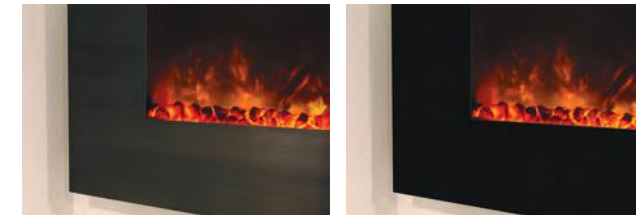

AL80CLX2-G

STANDARD FEATURES

- Recessed or wall mount installation
- Recesses into any 2" x 4" wall
- Color Changing Orange to Blue flame for year round use
- Media - Coals / Glacier Glass (Included)
- Low energy LED Flame Technology
- Unsurpassed Realistic Flame Pattern
- Hi-tech touch screen controls
- NEW Sleek remote
- Flame operates with or without heat
- Variable heat with thermostat ready and Variable Flame
- 120 Volt - 1500 watt / 5000 BTU heater
- Do it yourself installation instructions (Included)

STANDARD MEDIA

Media - All 3 Options Included

Coals

Glacier Diamond Glass w/ Orange Flame

Glacier Diamond Glass w/ Blue Flame

UPGRADE OPTIONS

Surrounds

Black Stainless Steel

Matte Black Metal

Stainless Steel

Flat White Metal

LIGHTING UPGRADES

- Multicolor LED backlights
- 9 different colors
- Includes Remote

AMBIANCE CLX 2 LINEAR ELECTRIC FIREPLACE

AL80CLX2
AL100CLX2

These two impressive lengths are designed for larger spaces to give a WOW factor for any project. Own the electric fireplace that can be viewed in countless Wendy's Restaurant's, Marriott Hotels and other commercial projects across the country. Enjoy all the same customizable features of the 45" and 60" units, orange to blue color changing flame for year around use, a thermostat for setting the temperature in your room to that ideal setting and includes 2 styles of media (coals, glacier diamond glass) for easily changing the look and feel of your fireplace. Finally choose from one of our 4 surround upgrade of stainless steel, black stainless steel, flat white metal & matte black metal for the ultimate in customization. These big units still easily recess into a 2" x 4" wall and have a thermostat heater that easily heats up a 450 square foot room.