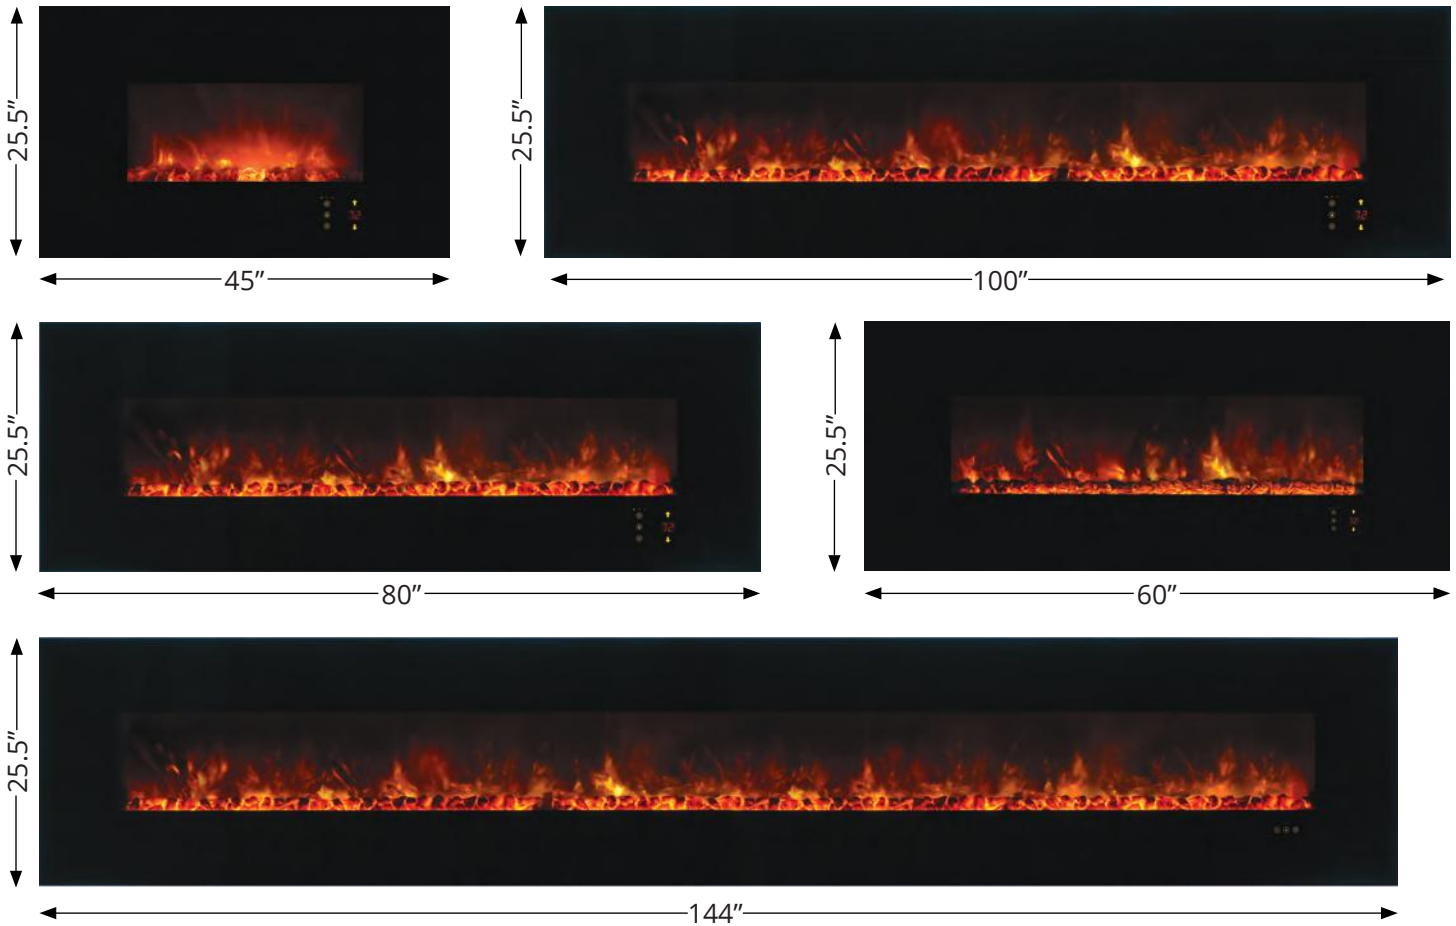

5 DIFFERENT SIZES