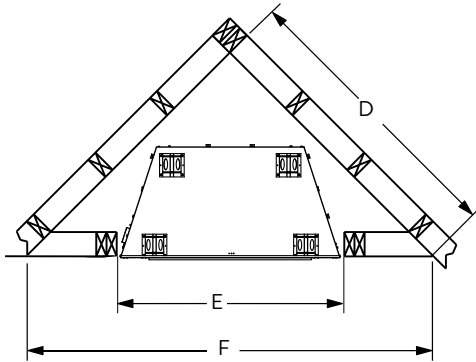

FLAT WALL FRAMING SPECIFICATIONS

	MARQUEE 36	MARQUEE 42	MARQUEE 50
A	54-5/8"	54-5/8"	54-5/8"
B	45-3/8"	51-3/8"	59-3/8"
C	28-1/4"	30-1/8"	30-1/8"

CORNER FRAMING SPECIFICATIONS

	MARQUEE 36	MARQUEE 42	MARQUEE 50
D	61"	65"	71"
E	45-3/8"	51-3/8"	59-3/8"
F	86-1/2"	92"	100"