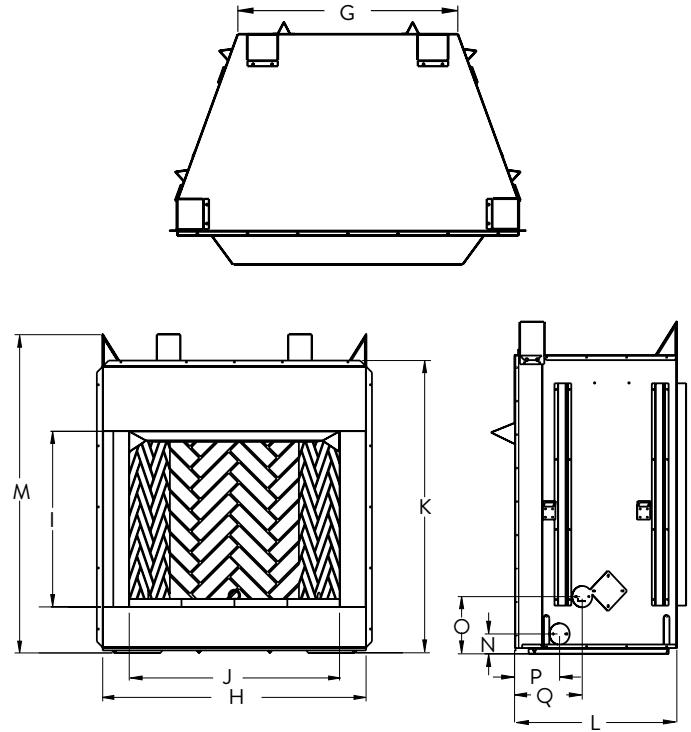

APPLIANCE SPECIFICATIONS

	MARQUEE 36	MARQUEE 42	MARQUEE 50
G	29"	30-5/16"	38-5/16"
H	45-1/8"	51-1/8"	59-1/8"
I	30"	30"	30"
J	36"	42"	50"
K	49"	49"	49"
L	28"	30"	30"
M	54-1/2"	54-1/2"	54-1/2"
N	3-5/16"	3-5/16"	3-5/16"
O	9-7/16"	9-7/16"	9-7/16"
P	7-3/8"	8-3/4"	8-3/4"
Q	11-1/8"	13"	13"

astria
FIREPLACES™

© 2014 Innovative Hearth Products

785444M 06/14

Visit us online

Astria.us.com