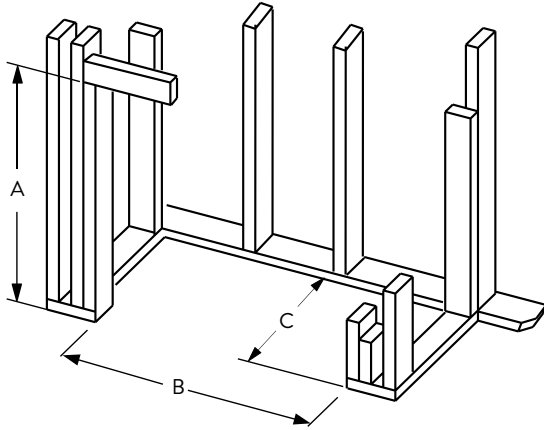

FLAT WALL FRAMING SPECIFICATIONS

	MARQUEE 36	MARQUEE 42	MARQUEE 50
A	54-5/8"	54-5/8"	54-5/8"
B	45-3/8"	51-3/8"	59-3/8"
C	28-1/4"	30-1/8"	30-1/8"

CORNER FRAMING SPECIFICATIONS

	MARQUEE 36	MARQUEE 42	MARQUEE 50
D	61"	65"	71"
E	45-3/8"	51-3/8"	59-3/8"
F	86-1/2"	92"	100"