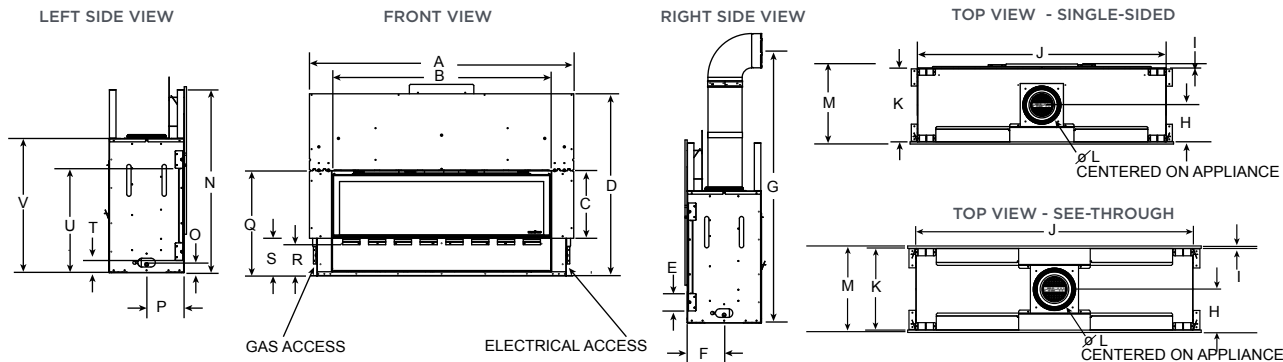

MEZZO SPECIFICATIONS

MODEL	FRONT WIDTH		BACK WIDTH		HEIGHT		DEPTH		GLASS SIZE	BTU/HOUR INPUT (NG)
	UNIT	FRAMING	UNIT	FRAMING	UNIT	FRAMING	UNIT	FRAMING		
MEZZO36, MEZZO36ST	46-3/16 [1173]	48-1/4 [1226]	46-3/16 [1173]	48-1/4 [1226]	41-3/4 [1060]	42 [1067]	17-1/8 [435]	18-1/4 [464] ST: 17 [432]	35-1/2 x 12-1/2 [908 x 318]	17,500 - 30,000
MEZZO48, MEZZO48ST	58 [1473]	60-1/4 [1530]	58 [1473]	60-1/4 [1530]	41-3/4 [1060]	42 [1067]	17-1/8 [435]	18-1/4 [464] ST: 17 [432]	47-1/2 x 12-1/2 [1207 x 318]	21,000 - 40,000
MEZZO60, MEZZO60ST	70 [1778]	72-1/4 [1835]	70 [1778]	72-1/4 [1835]	47-3/4 [1213]	48 [1219]	17-1/8 [435]	18-1/4 [464] ST: 17 [432]	59-1/2 x 12-1/2 [1511 x 318]	26,000 - 50,000
MEZZO72, MEZZO72ST	82 [2083]	84-1/4 [2140]	82 [2083]	84-1/4 [2140]	47-3/4 [1213]	48 [1219]	17-1/8 [435]	18-1/4 [464] ST: 17 [432]	71-1/2 x 12-1/2 [1861 x 318]	30,000 - 58,000

Model	A	B	C	D	E	F	G	H	I	J	K	L	M	N	O	P	Q	R	S	T	U	V
MEZZO36, MEZZO36ST	50 [1270]	39-1/4 [997]	15-5/8 [397]	42-1/2 [1080]	4 [102]	8-9/16 [217]	63 [1600]	8-9/16 [217]	1 [25] ST: 1/2 [15]	46-3/16 [1173]	17-1/8 [435]	8 [205]	18-5/8 [471] ST: 18-1/8 [460]	41-3/4 [1060]	2-3/8 [60]	8-9/16 [217]	24-1/2 [622]	7-1/4 [184]	8-7/8 [225]	2-3/4 [70]	23-3/4 [603]	30-1/2 [775]
MEZZO48, MEZZO48ST	62 [1575]	51-1/8 [1299]	15-5/8 [397]	42-1/2 [1080]	4 [102]	8-9/16 [217]	63 [1600]	8-9/16 [217]	1 [25] ST: 1/2 [15]	58 [1473]	17-1/8 [435]	8 [205]	18-5/8 [471] ST: 18-1/8 [460]	41-3/4 [1060]	2-3/8 [60]	8-9/16 [217]	24-1/2 [622]	7-1/4 [184]	8-7/8 [225]	2-3/4 [70]	23-3/4 [603]	30-1/2 [775]
MEZZO60, MEZZO60ST	74 [1880]	63-1/8 [1603]	15-5/8 [397]	48-1/2 [1232]	4 [102]	8-9/16 [217]	63 [1600]	8-9/16 [217]	1 [25] ST: 1/2 [15]	70 [1778]	17-1/8 [435]	8 [205]	18-5/8 [471] ST: 18-1/8 [460]	47-3/4 [1213]	2-3/8 [60]	8-9/16 [217]	24-1/2 [622]	7-1/4 [184]	8-7/8 [225]	2-3/4 [70]	23-3/4 [603]	30-1/2 [775]
MEZZO72, MEZZO72ST	86 [2184]	75-1/8 [1908]	15-5/8 [397]	48-1/2 [1232]	4 [102]	8-9/16 [217]	75 [1905]	8-9/16 [217]	1 [25] ST: 1/2 [15]	82 [2083]	17-1/8 [435]	8 [205]	18-5/8 [471] ST: 18-1/8 [460]	47-3/4 [1213]	2-3/8 [60]	8-9/16 [217]	24-1/2 [622]	7-1/4 [184]	8-7/8 [225]	2-3/4 [70]	23-3/4 [603]	30-1/2 [775]

Dimensions are in inches and millimeters. Product information is not complete and is subject to change without notice. Product installation must adhere strictly to instructions shipped with product. We recommend measuring individual units at installation. Assumes the use of 1/2" sheetrock. NOTE: Combustible material should not cover the face. Make sure you do NOT cover the decorative door opening.

Refer to installation manual for detailed specifications on installing this product. Heat & Glo® reserves the right to update units periodically. The flame and ember appearance may vary based on the type of fuel burned and the venting configuration used. Actual product appearance, including flame, may differ from product images.

U.S. EFFICIENCIES

Steady State - Since most homeowners use their fireplaces for an extended time while they are in the room, Steady State measures how efficiently your fireplace converts fuel to heat once it is warmed up and running in a “steady state”.

AFUE - AFUE rating is more typically used with appliances, like your furnace, that continually cycle on and off to maintain a constant temperature.

RATING	MEZZO36	MEZZO36ST	MEZZO48	MEZZO48ST	MEZZO60	MEZZO60ST	MEZZO72	MEZZO72ST
STEADY STATE	49.2% (NG), 49.3% (LP)	49.3% (NG), 49.3% (LP)	57.2% (NG), 57.2% (LP)	58.3% (NG), 58.3% (LP)	63.0% (NG), 64.1% (LP)	66.3% (NG), 67.7% (LP)	61.3% (NG), 63.1% (LP)	67.3% (NG), 69.3% (LP)
AFUE	44.1% (NG), 48.5% (LP)	39.7% (NG), 49.3% (LP)	46.4% (NG), 56.1% (LP)	48.3% (NG), 57.3% (LP)	58.0% (NG), 59.7% (LP)	61.1% (NG), 63.3% (LP)	56.6% (NG), 59.0% (LP)	62.4% (NG), 65.1% (LP)

CANADA EFFICIENCIES