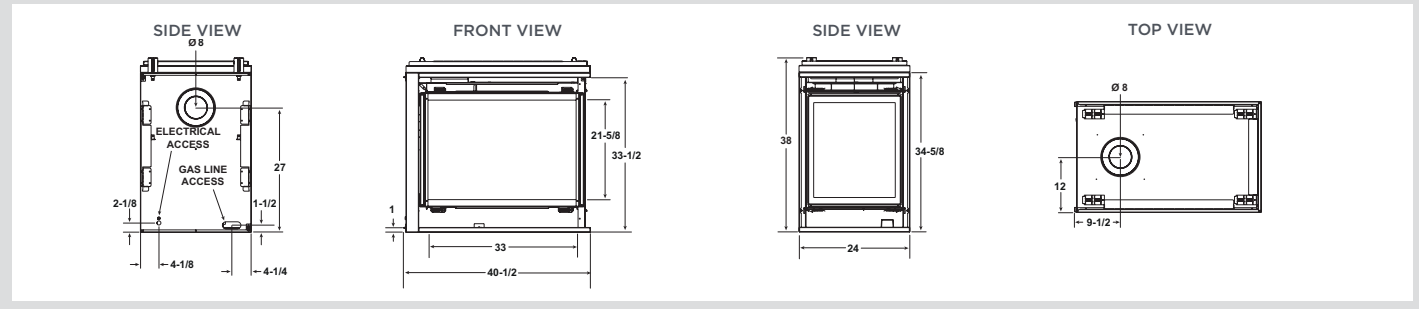

PIER SPECIFICATIONS

MODEL	FRONT WIDTH		BACK WIDTH		HEIGHT		DEPTH		GLASS SIZE	BTU/HOUR INPUT
	UNIT	FRAMING	UNIT	FRAMING	UNIT	FRAMING	UNIT	FRAMING		
PIER-36TR (IFT) PIER-36TRB (IFT)	40-1/2 [1029]	40 [1016]	40-1/2 [1029]	40 [1016]	38 [965]	38-1/8 [968]	24 [610]	23 [584]	33 X 21-5/8 [838 X 549]	21,000 - 38,000