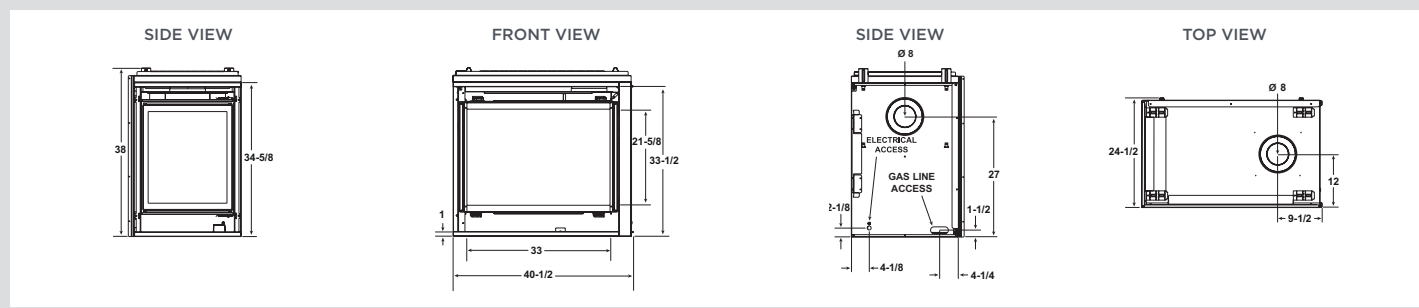

CORNER SPECIFICATIONS

MODEL	FRONT WIDTH		BACK WIDTH		HEIGHT		DEPTH		GLASS SIZE	BTU/HOUR INPUT
	UNIT	FRAMING	UNIT	FRAMING	UNIT	FRAMING	UNIT	FRAMING		
LCOR-36IN RCOR-36IN	40-1/2 [1029]	40 [1016]	40-1/2 [1029]	40 [1016]	38 [965]	38-1/8 [968]	24-1/2 [622]	24 [610]	33 X 21-5/8 [838 X 549]	21,000 - 38,000