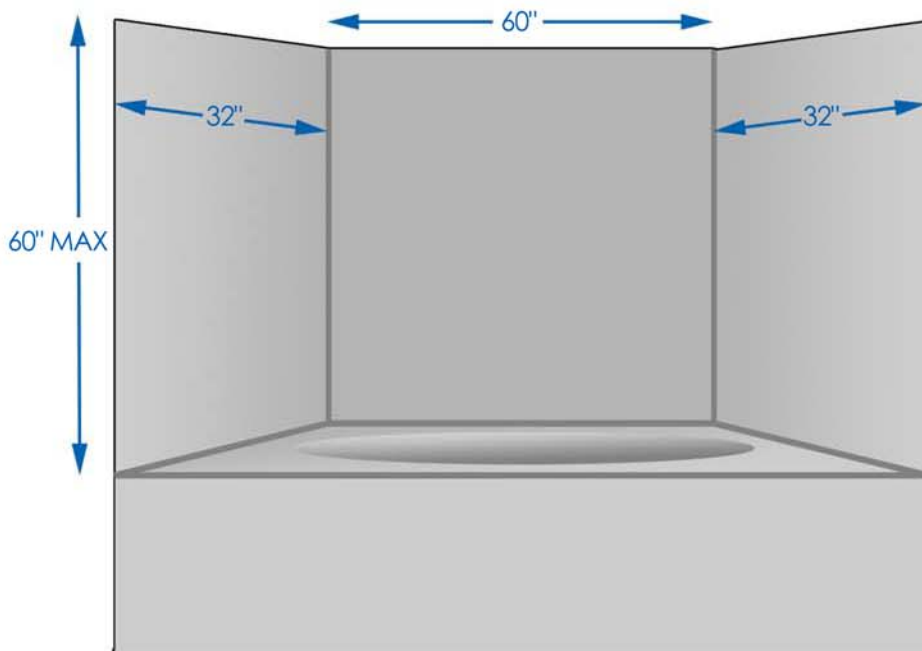

Florida Bath & Surfaces, Inc.

A Construction Resources, Inc. Company

STANDARD SHOWER PAN SURROUNDS

DIMENSIONS

Surround Height: 83"
Back Wall Width: 48"
Side Wall Width: 48"

OPTIONS

Corner Soap Dish
Corner Seat
Custom Sizes Available

STANDARD TUB/SHOWER SURROUNDS

DIMENSIONS

Surround Height: 60"
Back Wall Width: 60"
Side Wall Width: 32"

OPTIONS

Soap/Shampoo Dish

SANTA ROSA BEACH, FL

5161 C Hwy. 98 West
Santa Rosa Beach, FL 32459
Phone: 850-267-9424 Fax: 850-267-0396