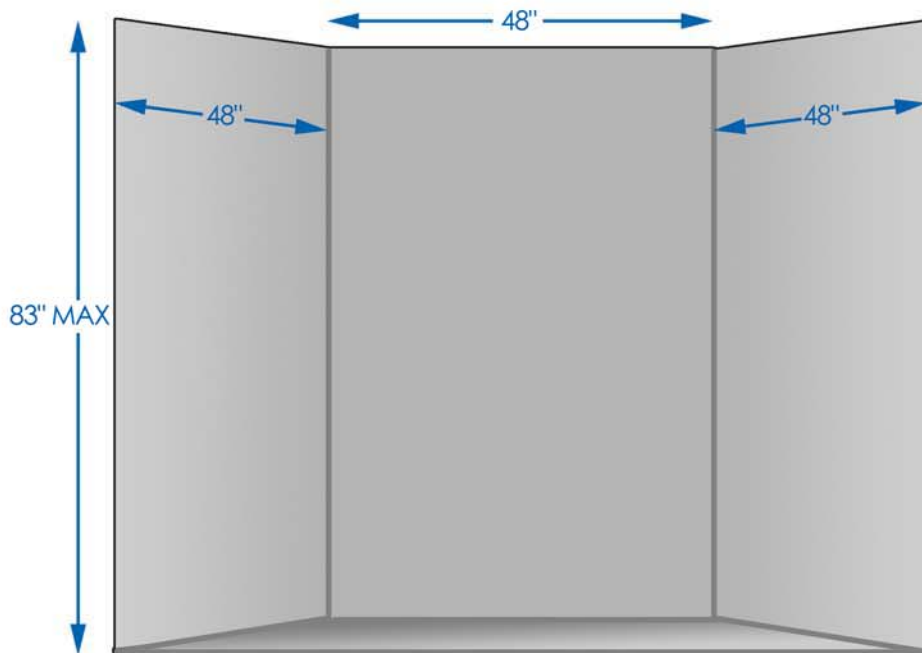

Florida Bath & Surfaces, Inc.

A Construction Resources, Inc. Company

STANDARD SHOWER PAN SURROUNDS

DIMENSIONS

Surround Height: 83"
Back Wall Width: 48"
Side Wall Width: 48"

OPTIONS

Corner Soap Dish
Corner Seat
Custom Sizes Available

STANDARD TUB/SHOWER SURROUNDS

DIMENSIONS

Surround Height: 60"
Back Wall Width: 60"
Side Wall Width: 32"

OPTIONS

Soap/Shampoo Dish

SANTA ROSA BEACH, FL

5161 C Hwy. 98 West
Santa Rosa Beach, FL 32459
Phone: 850-267-9424 Fax: 850-267-0396