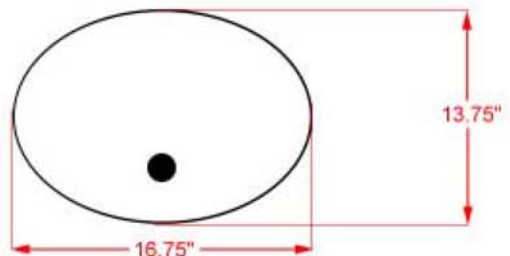

Details and Schematics

Granite Edge Profile:

2 CM Eased Edge Profile
STANDARD

Undermount Bowl Photos:

TBA 561-0409 Undermount Bowl
American White Pictured

Undermount Bowl Schematic:

17" x 14" Undermount Bowl
TBA 561-0409
Part # L-8818-W
COLORS AVAILABLE: White or Biscuit

Faucet & Bowl Cutouts:

Available Patterns:
Straight 4" Faucet
Contour 8" Faucet

Disclaimer:

Seams are visible as well as noticeable to the touch. Atlanta Kitchen will have absolute authority on the number and location of seams. Seams in veined colors or materials with movement will not match. Horizontal veins may intersect vertical lines at seams. All "L" shaped, "C" shaped, and tops over 10' in length will have seams. All tops are 22.5" in width and all back-splashes will be 3.5" - 4" in height.