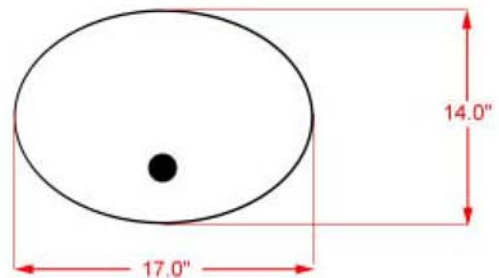

Details and Schematics

Granite Edge Profile:

2 CM Eased Edge Profile
STANDARD

Undermount Bowl Photos:

TBA 561-0409 Undermount Bowl
American White Pictured

Undermount Bowl Schematic:

17" x 14" Undermount Bowl
TBA 561-0409
Part # L-8818-W
COLORS AVAILABLE: White or Biscuit

Faucet & Bowl Cutouts:

Available Patterns:
Straight 4" Faucet
Contour 8" Faucet

Disclaimer:

Seams are visible as well as noticeable to the touch. Atlanta Kitchen will have absolute authority on the number and location of seams. Seams in veined colors or materials with movement will not match. Horizontal veins may intersect vertical lines at seams. All "L" shaped, "C" shaped, and tops over 10' in length will have seams. All tops are 22.5" in width and all back-splashes will be 3.5" - 4" in height.