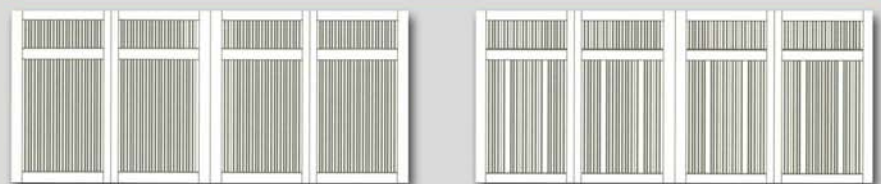

**Atlanta Garage Doors
& Fireplaces, LLC**

2621 Keys Point Road
Conyers, GA 30013

Phone: 678-413-2604

Fax: 678-413-2605

SINGLE WIDE DESIGNS

5531 5532 5533 5534

DOUBLE WIDE DESIGNS

5531 5532

5533 5534

WINDOW OPTIONS

Square Plain

Square Madison

Square Stockton

Arched Plain

Arched Madison

Arched Stockton