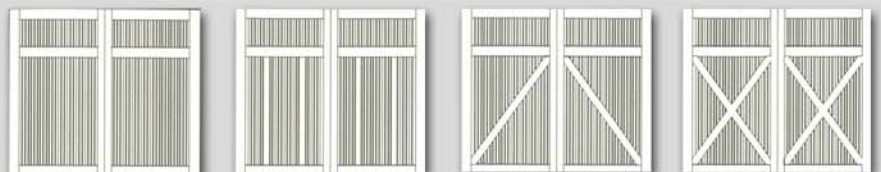

SINGLE WIDE DESIGNS

5531   5532   5533   5534