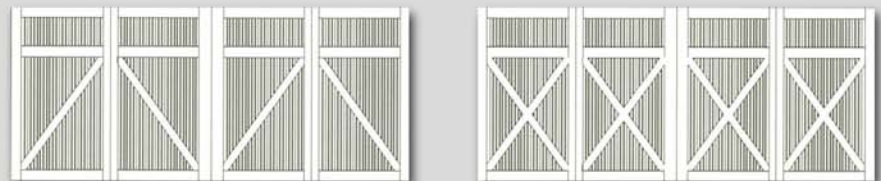

OPTIONAL GLASS

Clear Gluechip Seeded

COLOR SELECTION*

Clear Almond Sandstone

* See Atlanta Garage Doors & Fireplaces, LLC for exact colors and garage door details.

See Your Sales Representative
Or Contact:

**Atlanta Garage Doors
& Fireplaces, LLC**

2621 Keys Point Road
Conyers, GA 30013

Phone: 678-413-2604

Fax: 678-413-2605

SINGLE WIDE DESIGNS

5531 5532 5533 5534

DOUBLE WIDE DESIGNS

5531 5532

5533 5534

WINDOW OPTIONS

Square Plain

Square Madison

Square Stockton

Arched Plain

Arched Madison

Arched Stockton