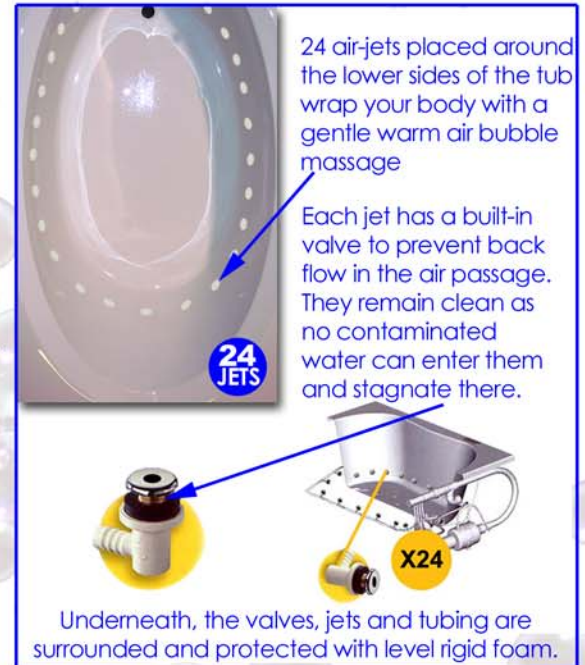

Introducing Our New Line of Air-Jet Whirlpool Tubs

Available With Water Jets, Air Jets, or Both!

Imagine millions of warm air bubbles surrounding and caressing your body during your bathing experience. Now available on four of our whirlpool models, the Air-Jet system includes 24 strategically placed Air-Jets on the lower sides of the tub which supply warm air bubbles while you bathe.

In addition to the Air-Jet system, our whirlpool tubs can be outfitted with adjustable water jets complete with 6 or 8 jets and 7 amp. pump

And now, both jet systems can be combined on one of four tubs for the ultimate bathing experience!

Air-Jets are available on four of our most popular whirlpool tubs:

Valletta - 72"x42"x19"
54 Gallon Capacity
6 Adjustable Water Jets
and/or 16 Air Jets