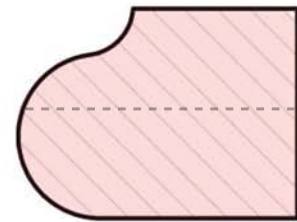

6CM EDGE PROFILES

* Edge profiles shaded red require additional charges. See sales representative for more information.
Edge profile schematics on this page are approximate. Please visit one of our four showrooms to view actual edge profiles.

**DOUBLE OGEE
6CM**

**BULLNOSE
6CM**

**OGEE BULLNOSE
6CM**

**EASED
6CM**

**CHISELED
6CM**

**COVE WITH
SMALL OGEE
6CM**