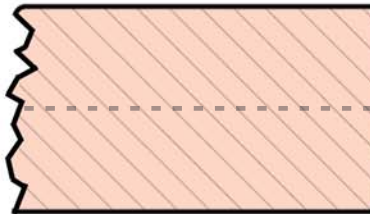

6CM EDGE PROFILES

* Edge profiles shaded red require additional charges. See sales representative for more information.
Edge profile schematics on this page are approximate. Please visit one of our four showrooms to view actual edge profiles.

**DOUBLE OGEE
6CM**

**BULLNOSE
6CM**

**OGEE BULLNOSE
6CM**

**EASED
6CM**

**CHISELED
6CM**

**COVE WITH
SMALL OGEE
6CM**