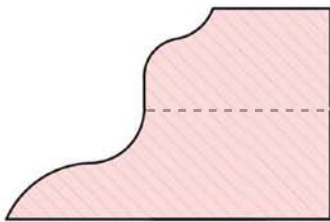

6CM EDGE PROFILES

* Edge profiles shaded red require additional charges. See sales representative for more information.
Edge profile schematics on this page are approximate. Please visit one of our four showrooms to view actual edge profiles.

**DOUBLE OGEE
6CM**

**BULLNOSE
6CM**

**OGEE BULLNOSE
6CM**

**EASED
6CM**

**CHISELED
6CM**

**COVE WITH
SMALL OGEE
6CM**