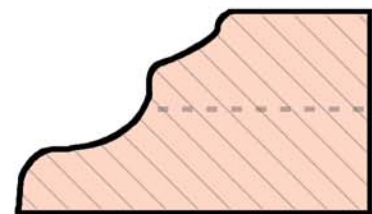

6CM EDGE PROFILES

* Edge profiles shaded red require additional charges. See sales representative for more information.
Edge profile schematics on this page are approximate. Please visit one of our four showrooms to view actual edge profiles.

**DOUBLE OGEE
6CM**

**BULLNOSE
6CM**

**OGEE BULLNOSE
6CM**

**EASED
6CM**

**CHISELED
6CM**

**COVE WITH
SMALL OGEE
6CM**