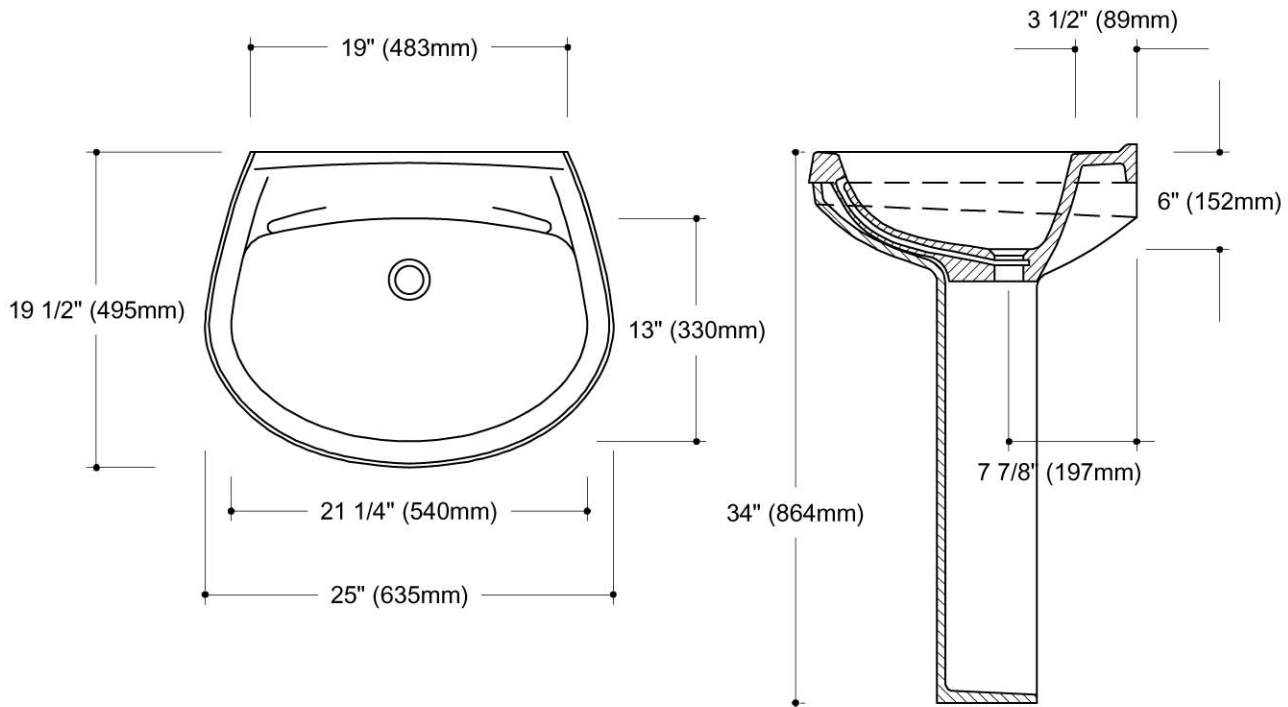

Atlanta Marble Mfg., Inc.

A Construction Resources, Inc. Company

Bowl Schematic

Low Profile Pedestal

Atlanta Marble Manufacturing, Inc. 246 Rio Circle, Decatur, GA 30030
Phone: 404-378-3132 Fax: 404-378-4871