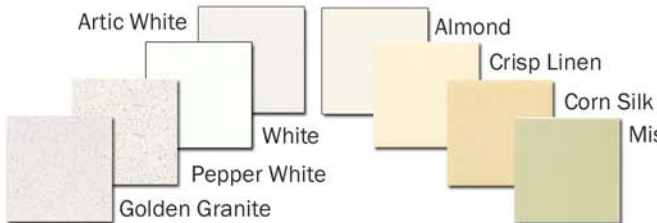

# Glazed Porcelain, Ceramic, and Natural Stone Tile

## Glazed Porcelain Tile

**GOLD RUSH SERIES**  
6"x6", 12"x12", 16"x16" - \$2.70 sq.ft.

**PASSAGGIO SERIES**  
4"x4", 6"x6", 12"x12", 16"x16" - \$4.73 sq.ft.

**VILLAGE BEND SERIES**  
4"x4", 6"x6" - \$3.19 sq.ft.

## Ceramic Tile

**SEMI-GLOSS SERIES** \*14 Colors Total  
4"x4", 6"x6" - \$2.81 sq.ft.

**SALERNO SERIES**  
6"x6", 12"x12", 18"x18" - \$3.21 sq.ft.

**BRIXTON SERIES**  
6"x6" \$2.73 sq.ft.

## Natural Stone Tile

**LIGHT CHIARO**  
3"x6", 4"x4", 6"x6", 12"x12"  
\$5.58 sq.ft.

**NOCE/WALNUT**  
4"x4", 6"x6"  
\$5.58 sq.ft.

**AUTUMN**  
4"x4"  
\$5.58 sq.ft.

**MULTI-COLORED**  
(Chiaro/Noce/Yellow)  
4"x4" \$5.58 sq.ft.