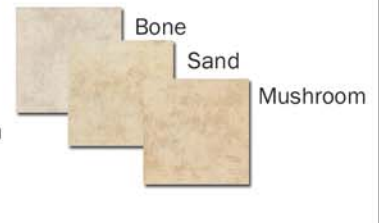

## Glazed Porcelain Tile

**GOLD RUSH SERIES**  
6"x6", 12"x12", 16"x16" - \$2.70 sq.ft.

**PASSAGGIO SERIES**  
4"x4", 6"x6", 12"x12", 16"x16" - \$4.73 sq.ft.

**VILLAGE BEND SERIES**  
4"x4", 6"x6" - \$3.19 sq.ft.

## Ceramic Tile

**SEMI-GLOSS SERIES** \*14 Colors Total  
4"x4", 6"x6" - \$2.81 sq.ft.

**SALERNO SERIES**  
6"x6", 12"x12", 18"x18" - \$3.21 sq.ft.

**BRIXTON SERIES**  
6"x6" \$2.73 sq.ft.

## Natural Stone Tile

**LIGHT CHIARO**  
3"x6", 4"x4", 6"x6", 12"x12"  
\$5.58 sq.ft.

**NOCE/WALNUT**  
4"x4", 6"x6"  
\$5.58 sq.ft.

**AUTUMN**  
4"x4"  
\$5.58 sq.ft.

**MULTI-COLORED**  
(Chiaro/Noce/Yellow)  
4"x4" \$5.58 sq.ft.